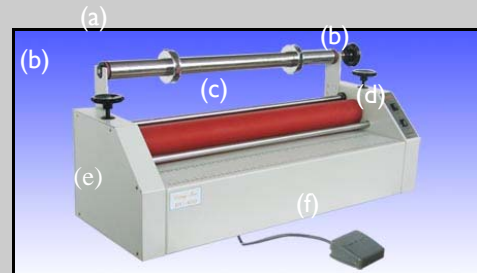

DEMCO CL Pressure Sensitive Laminators

The Ademco CL laminator is available in three widths—25”, 39”, and 51”. The 39” and 51” laminators include a stand. The Ademco CL is a sturdy electric laminator which is easy to operate. Suitable for cold mounting and laminating a wide range of prints, including photographs, inkjet prints, posters and more. High quality silicon rollers, supply roll shaft (tension control), and a foot switch for hands free operation are standard features with the Ademco laminator. These features are considered optional with some laminators and can cost hundreds of dollars or more.

Ademco CL Features

- (a) Supply Roll Shaft with built-in tension control
- (b) Roller height adjustment
- (c) Silicon Rollers
- (d) Variable Speed control
- (e) Rugged Steel construction
- (f) Foot Pedal

Technical Specifications

Item Number	CL25E	CL39E	CL51E
Maximum Width	25.5”	39.5”	51”
Maximum Thickness	3/8”	1/2”	1/2”
Core Size	3”	3”	3”
Maximum Speed	10’/min	10’/min	10’/min
Size	31”x12”x12”	46”x13”x14”	57”x13”x14”
Weight	55 lb.	150 lb.	173 lb.

Control Panel

- Forward/Reverse
- Run/Stop
- Adjustable Speed

DEMCO Mounting and Laminating Supplies

Self-Adhesive Mounting Boards Available in Foam, Gator and Sintra with Permanent high tack adhesive. Sizes range from 8”x10” to 48”x96”. Available in White and Black.